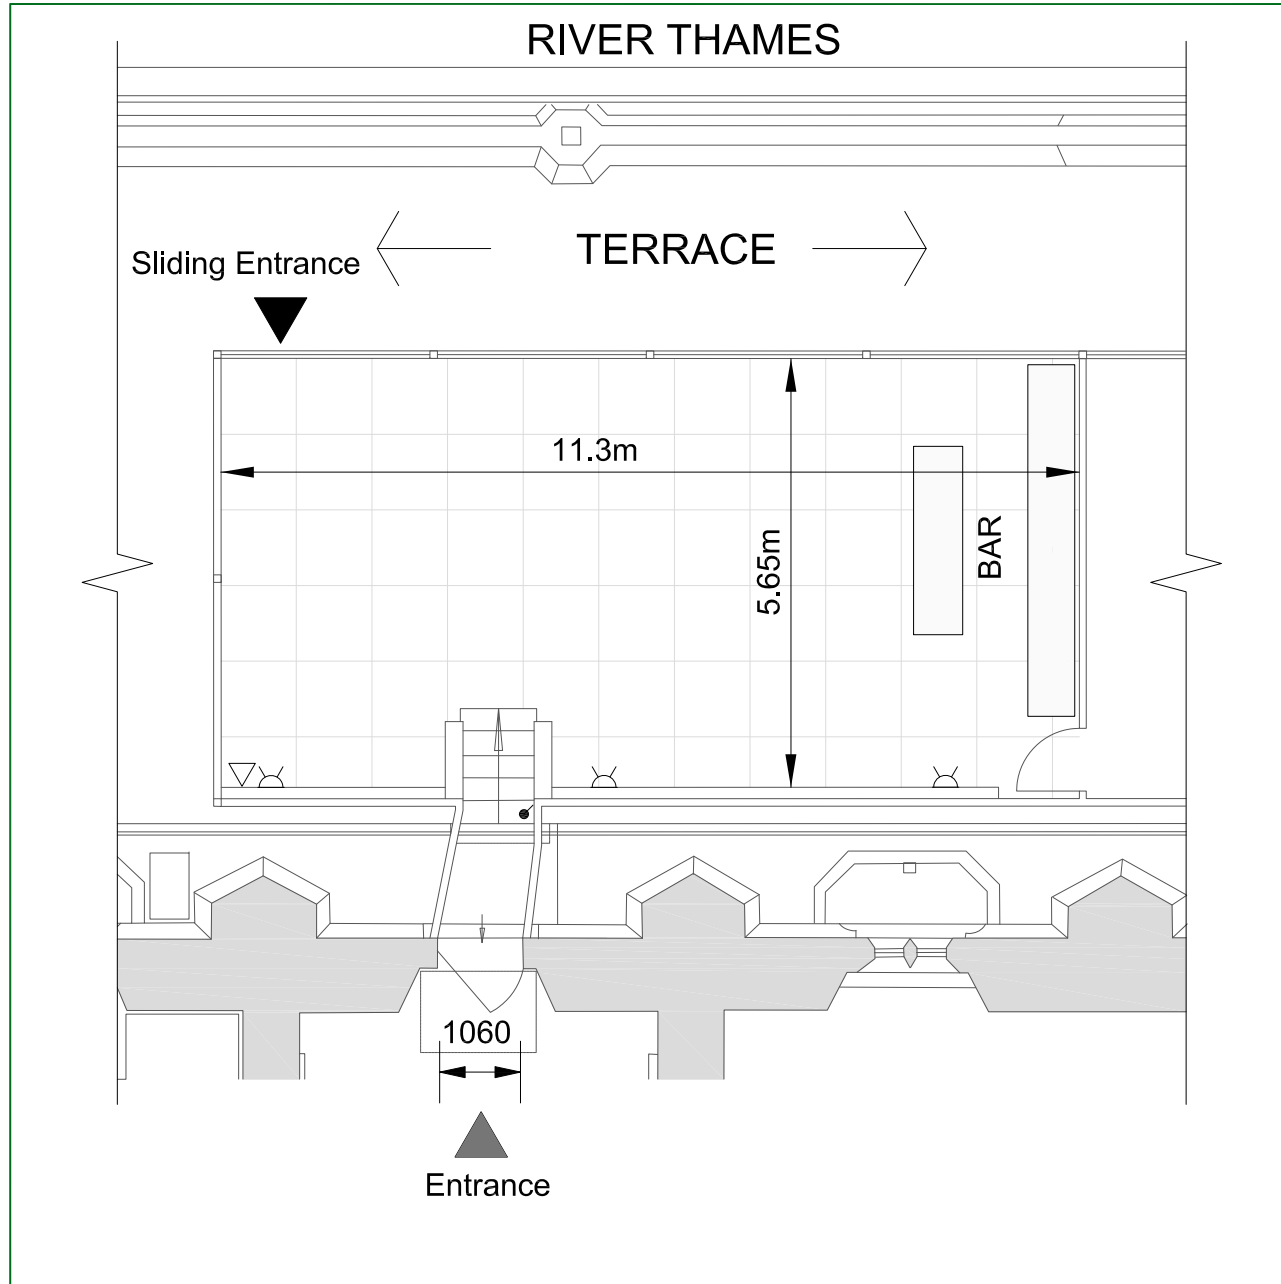

Thames Pavilion

area 61.9 square metres