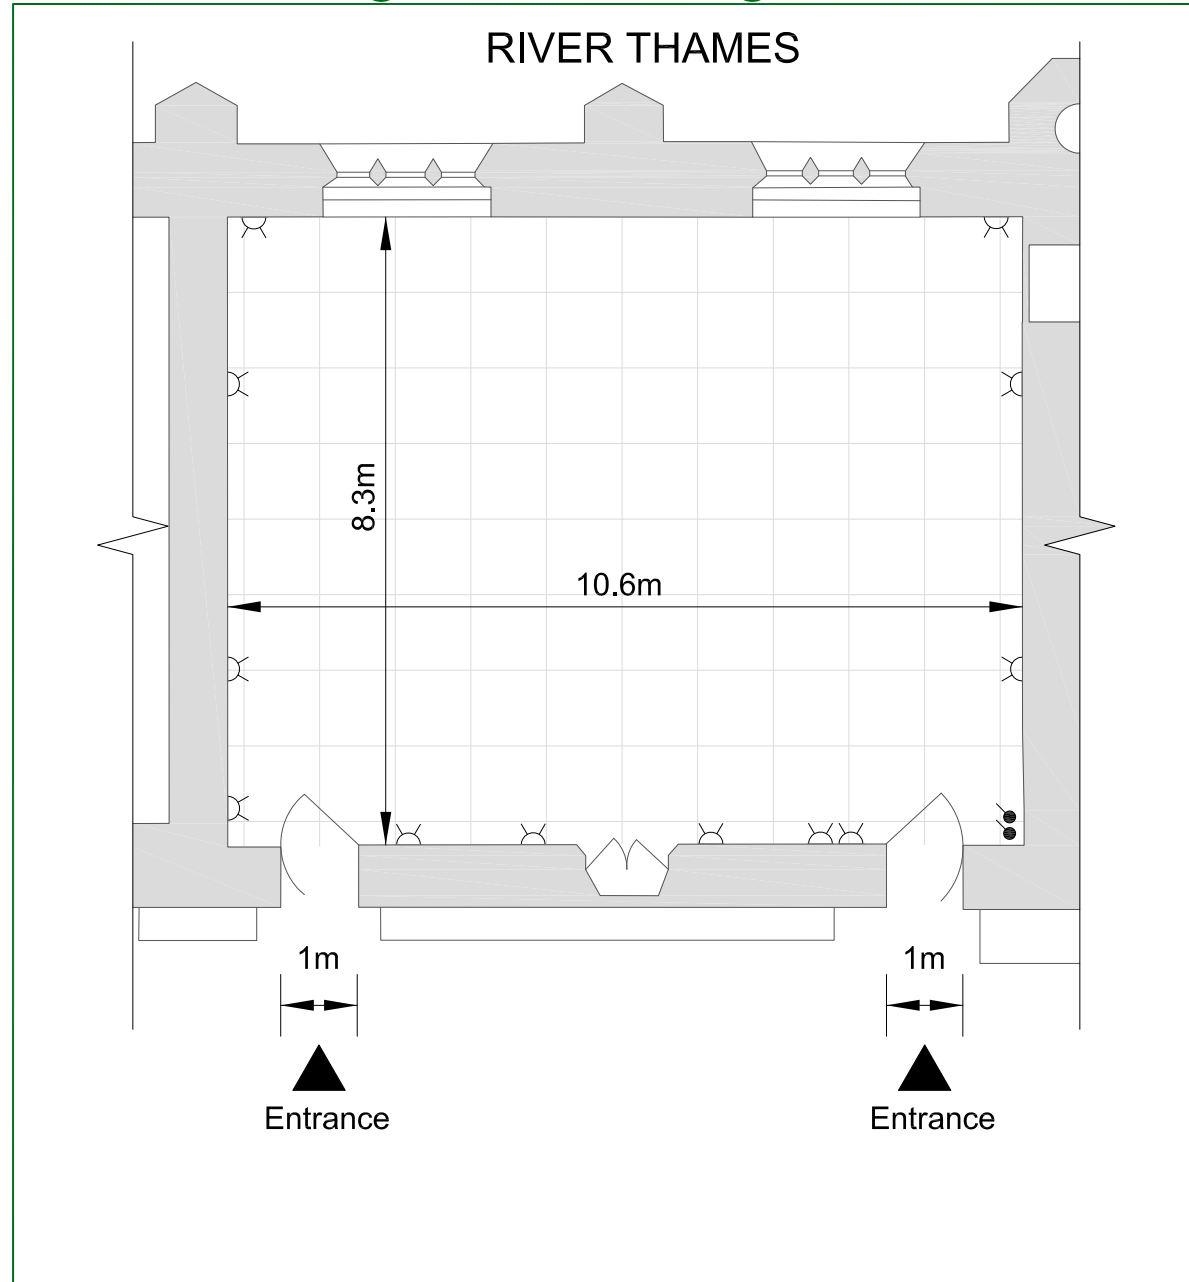

# The Strangers' Dining Room

area 90.8 square metres