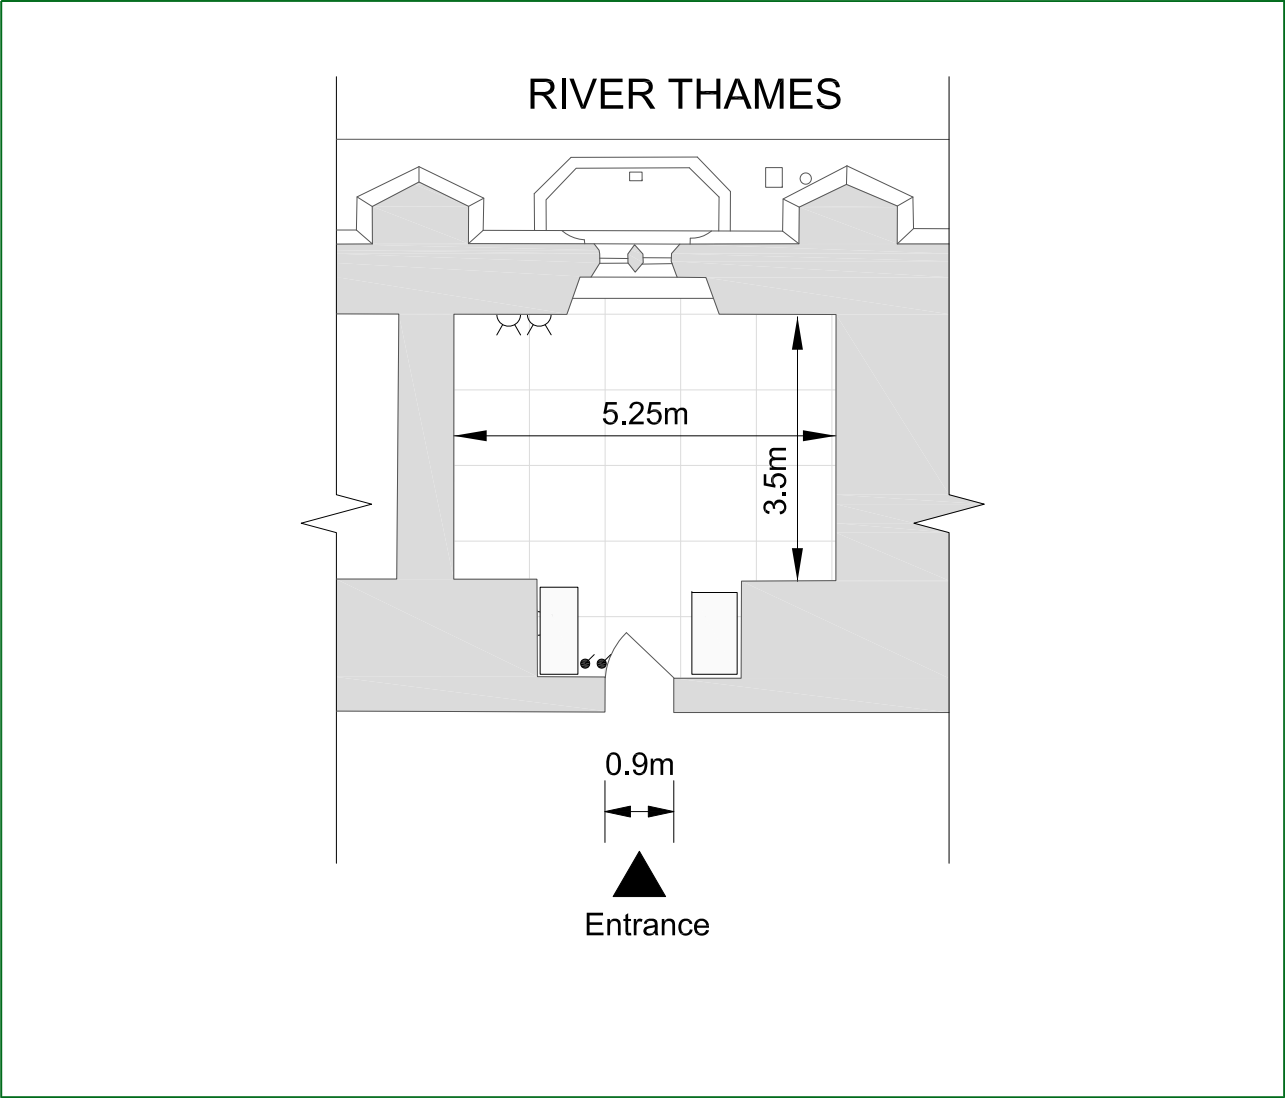

# Dining Room C and D

area 22.5 square metres