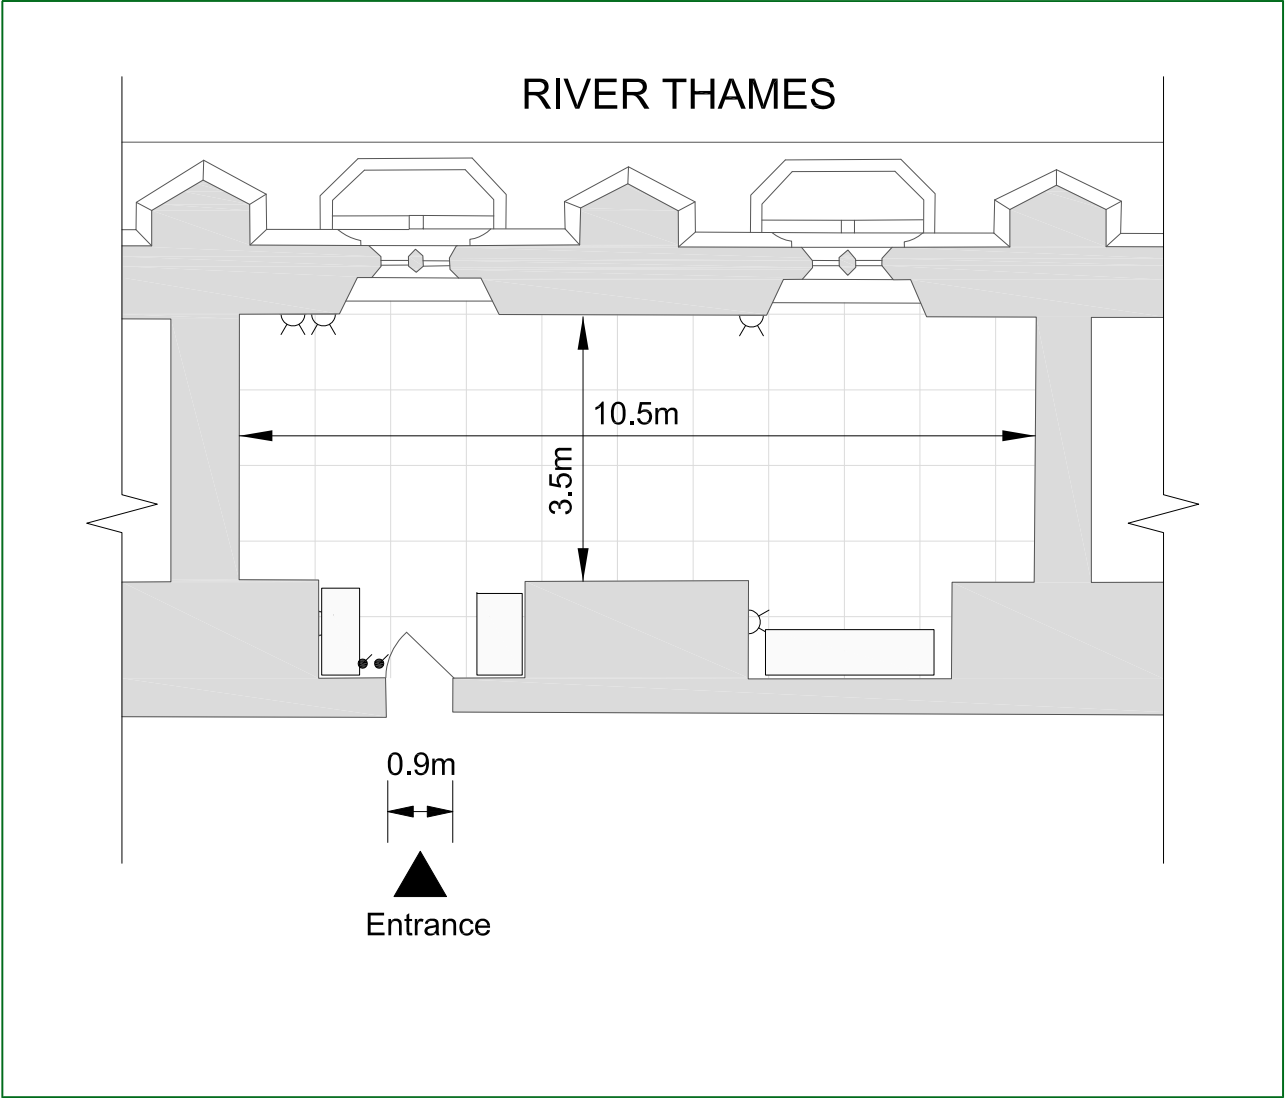

Dining Room B

area 46.6 square metres