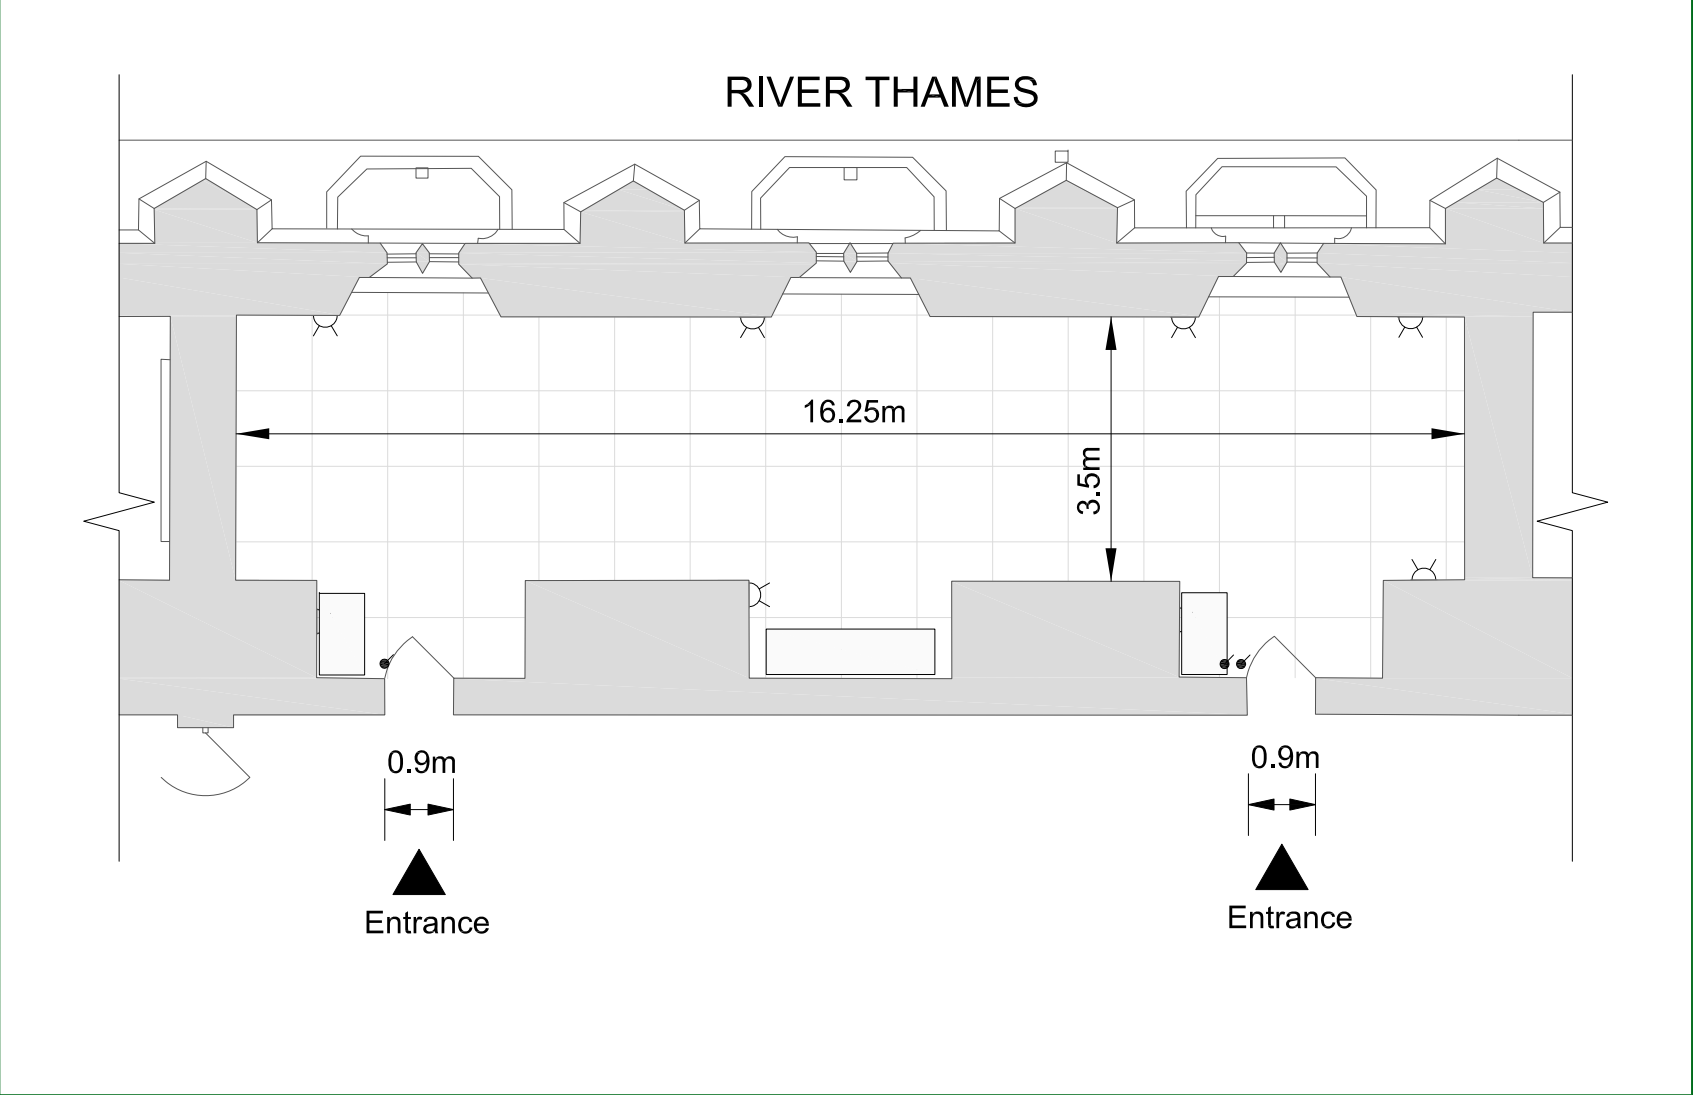

Dining Room A

area 71 square metres