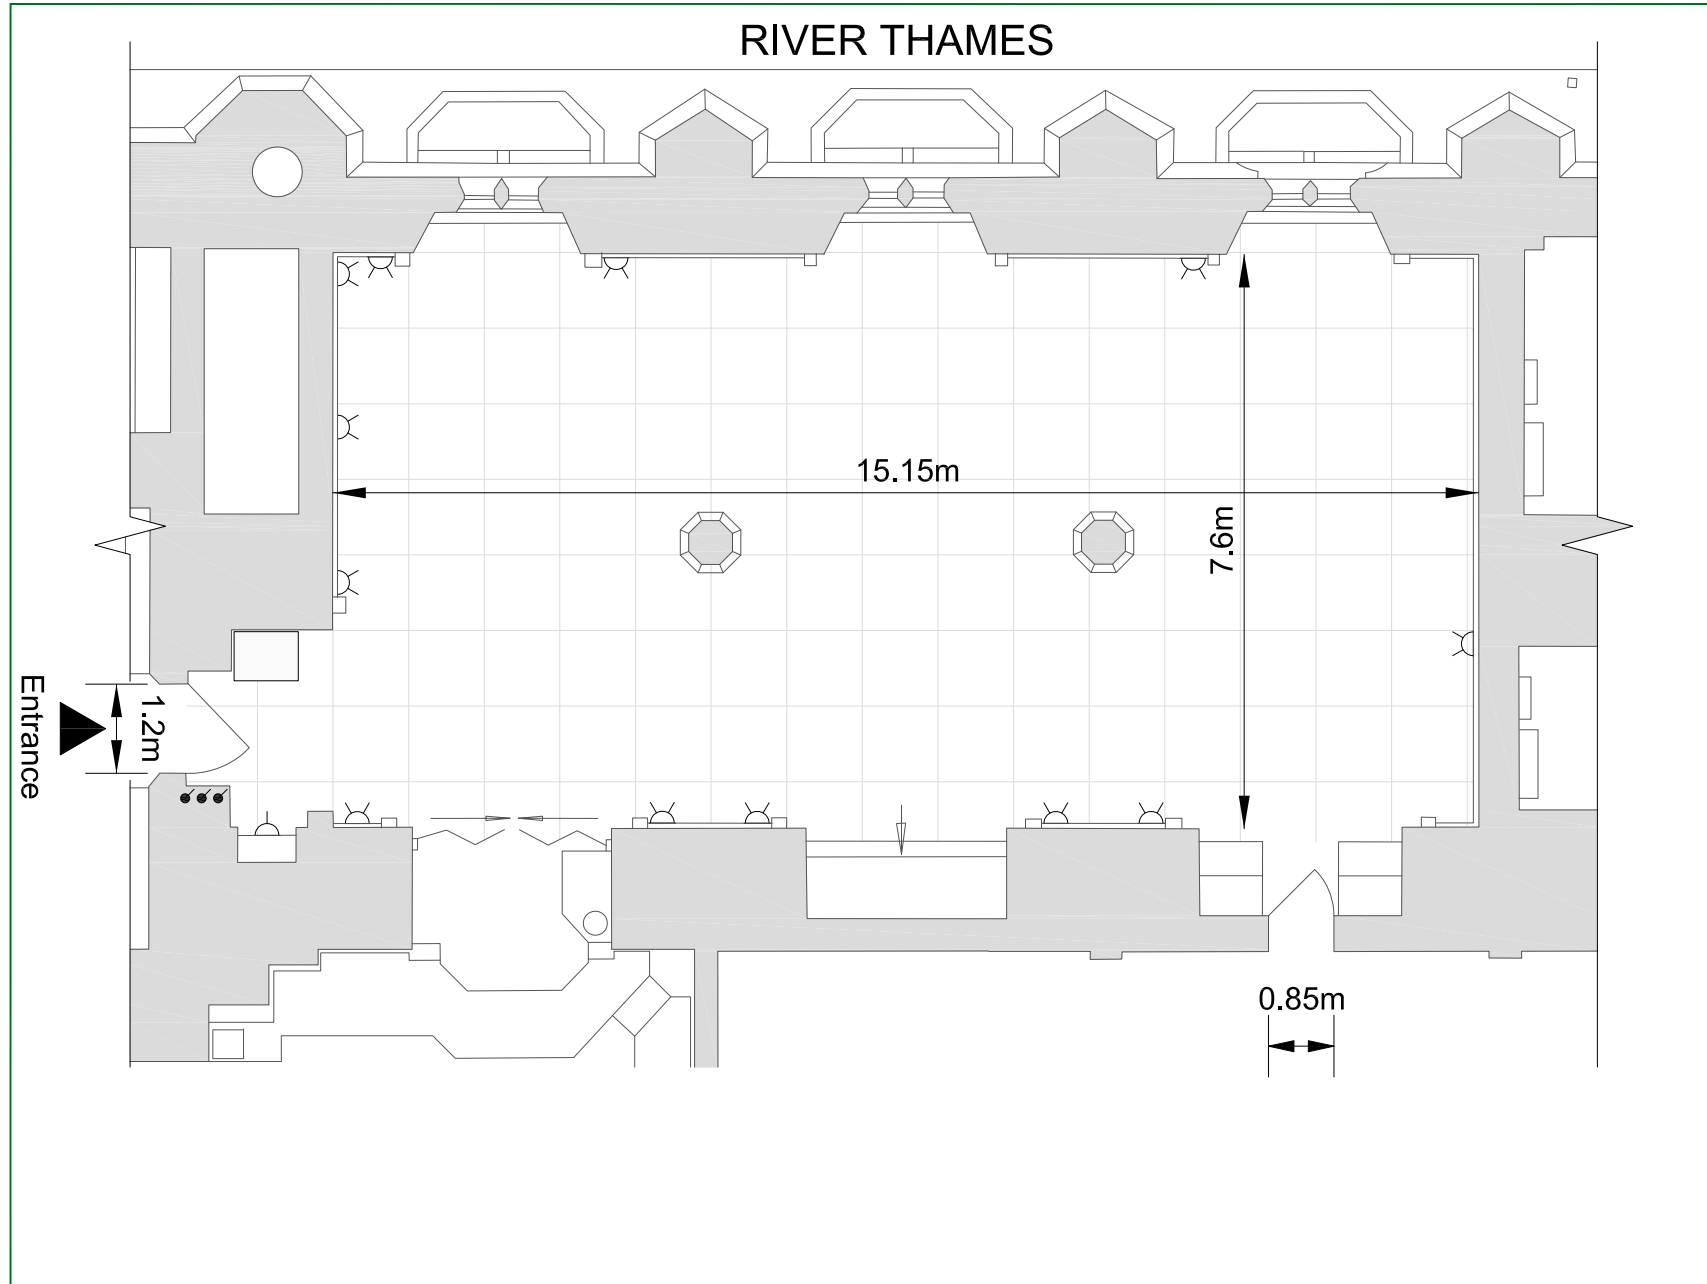

The Churchill Room

area 127.9 square metres