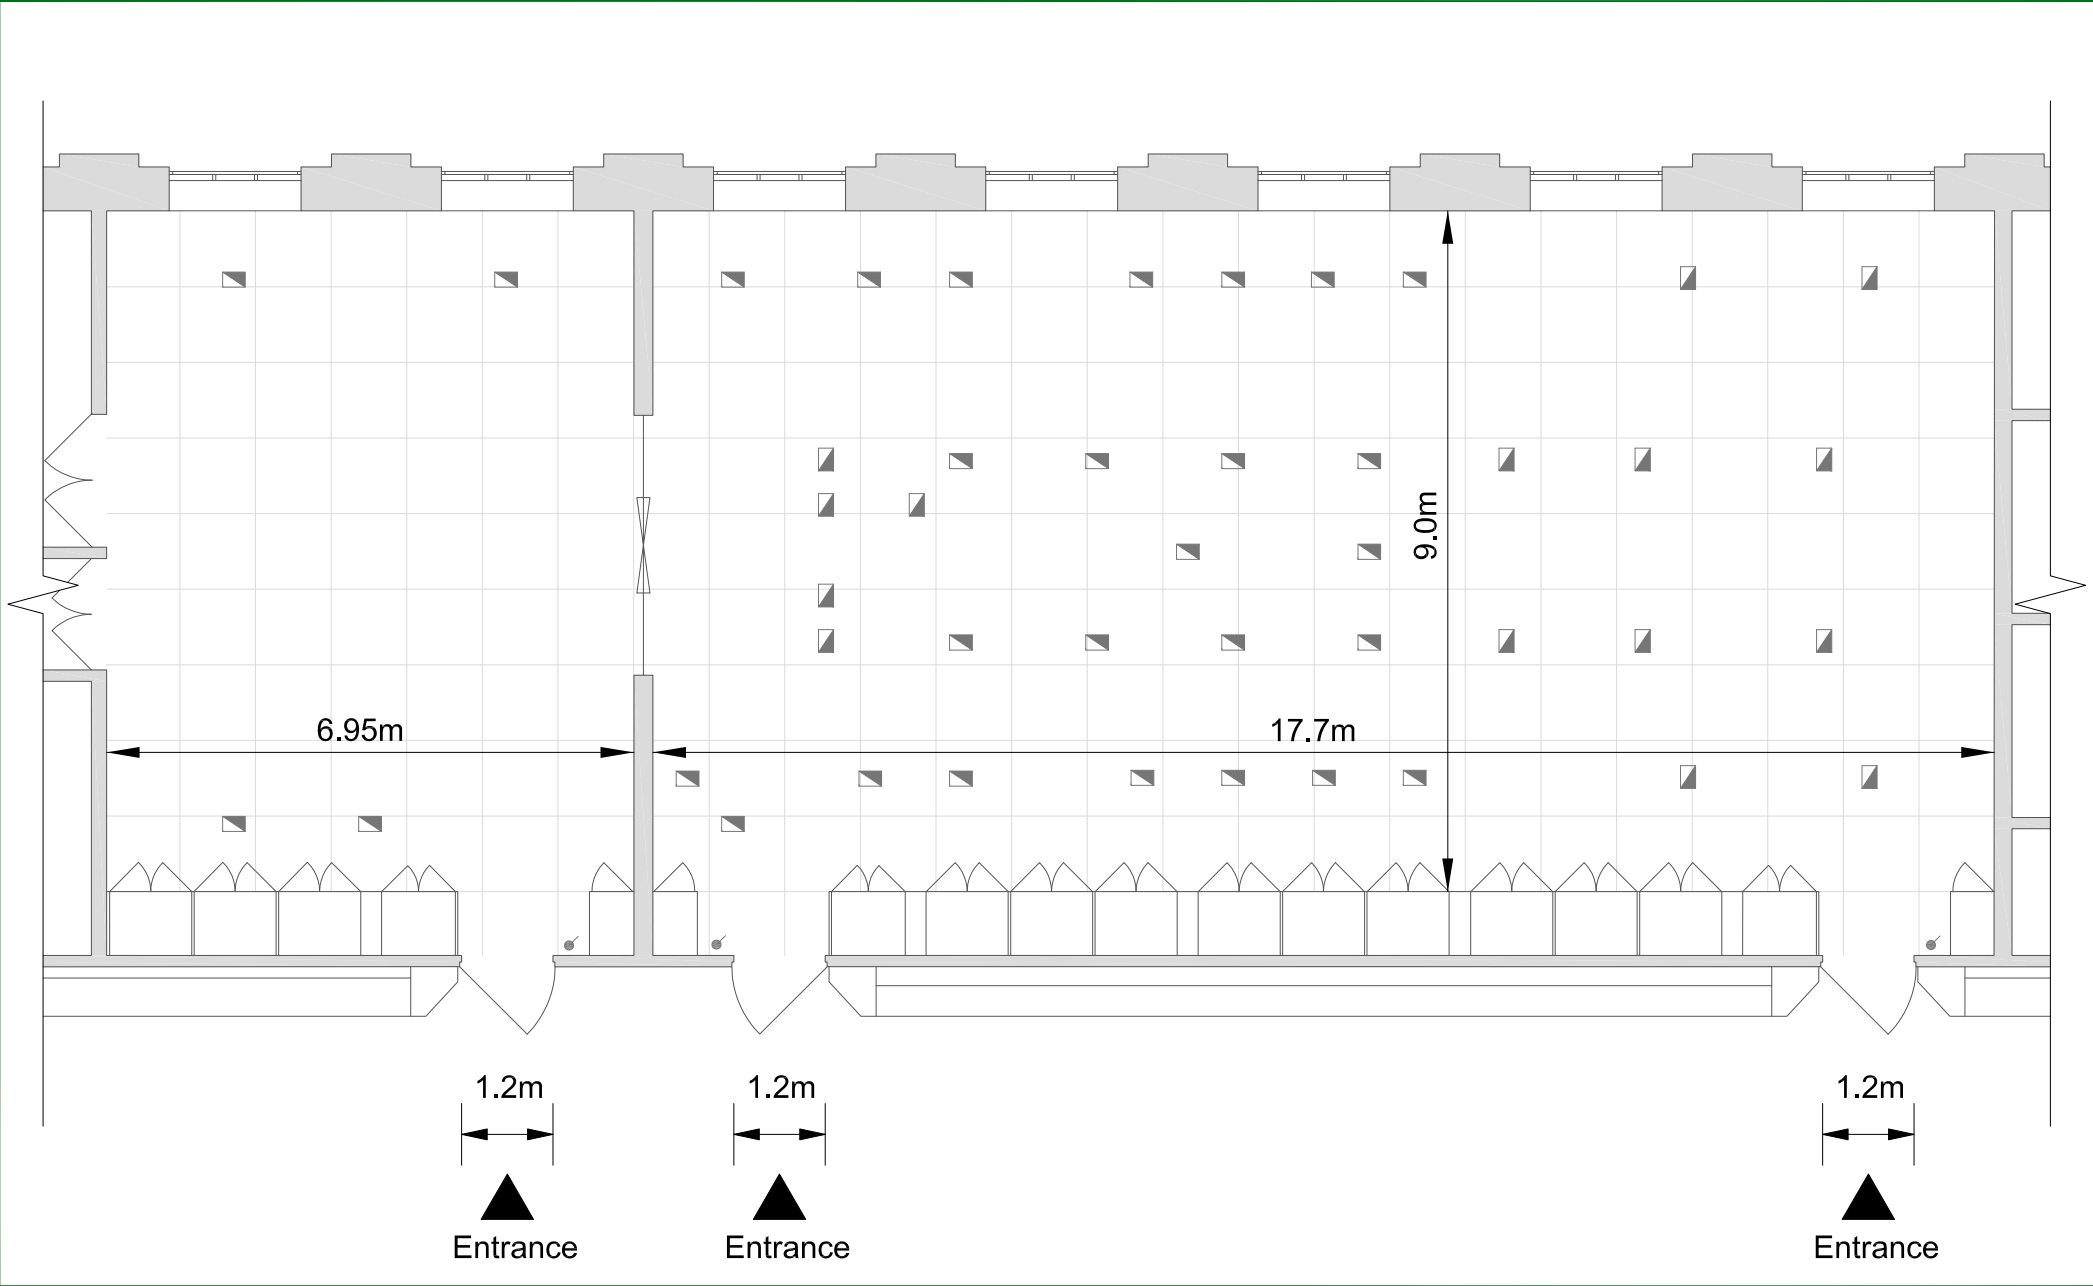

The Attlee Suite

area 243.5 square metres